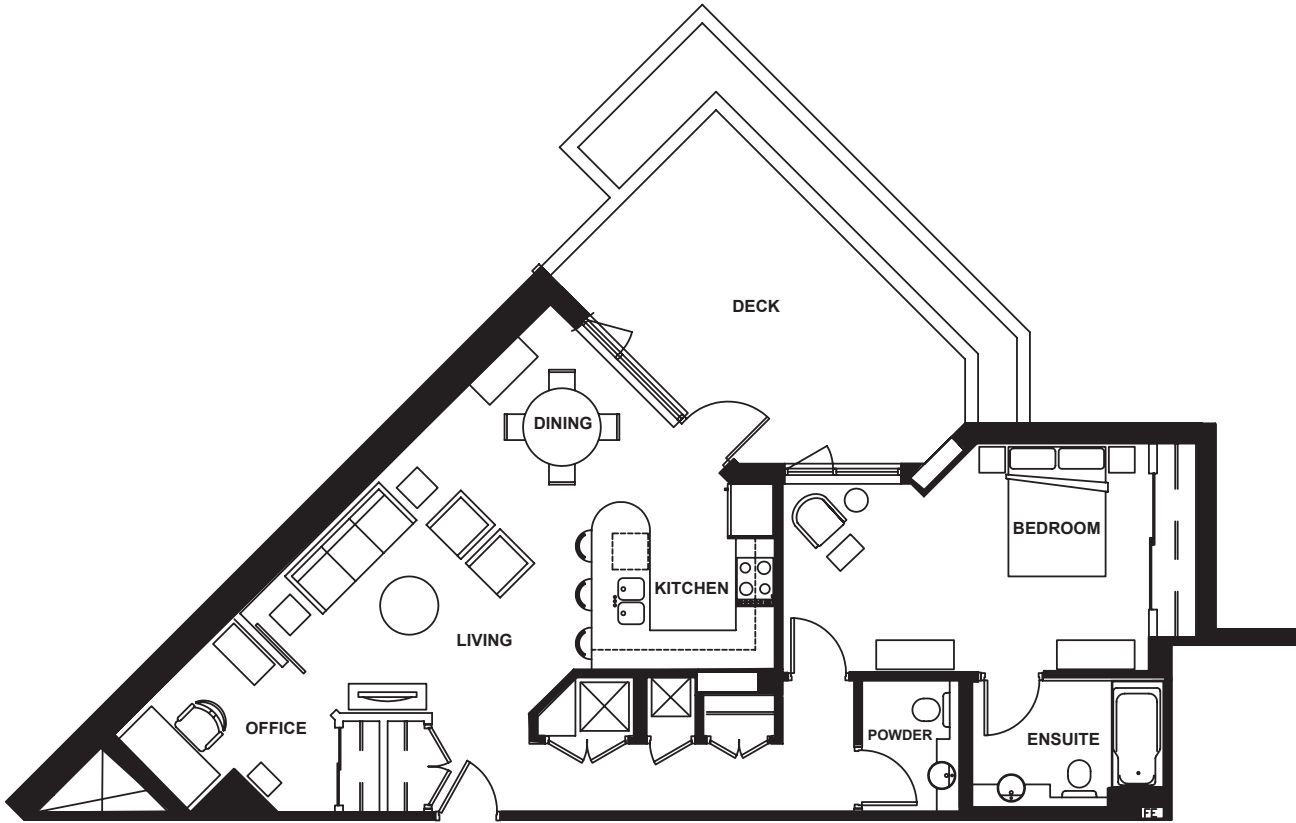

PLAN K1

1 Bedroom + Den
1,005 square feet

In a continuing effort to improve our product, we reserve the right to make modifications or changes to floorplans, materials, landscaping, specifications and features without notice. Some items are not available with every home. Floorplans may vary with unit locations. Square footage is approximate. Please consult a sales representative for additional information.