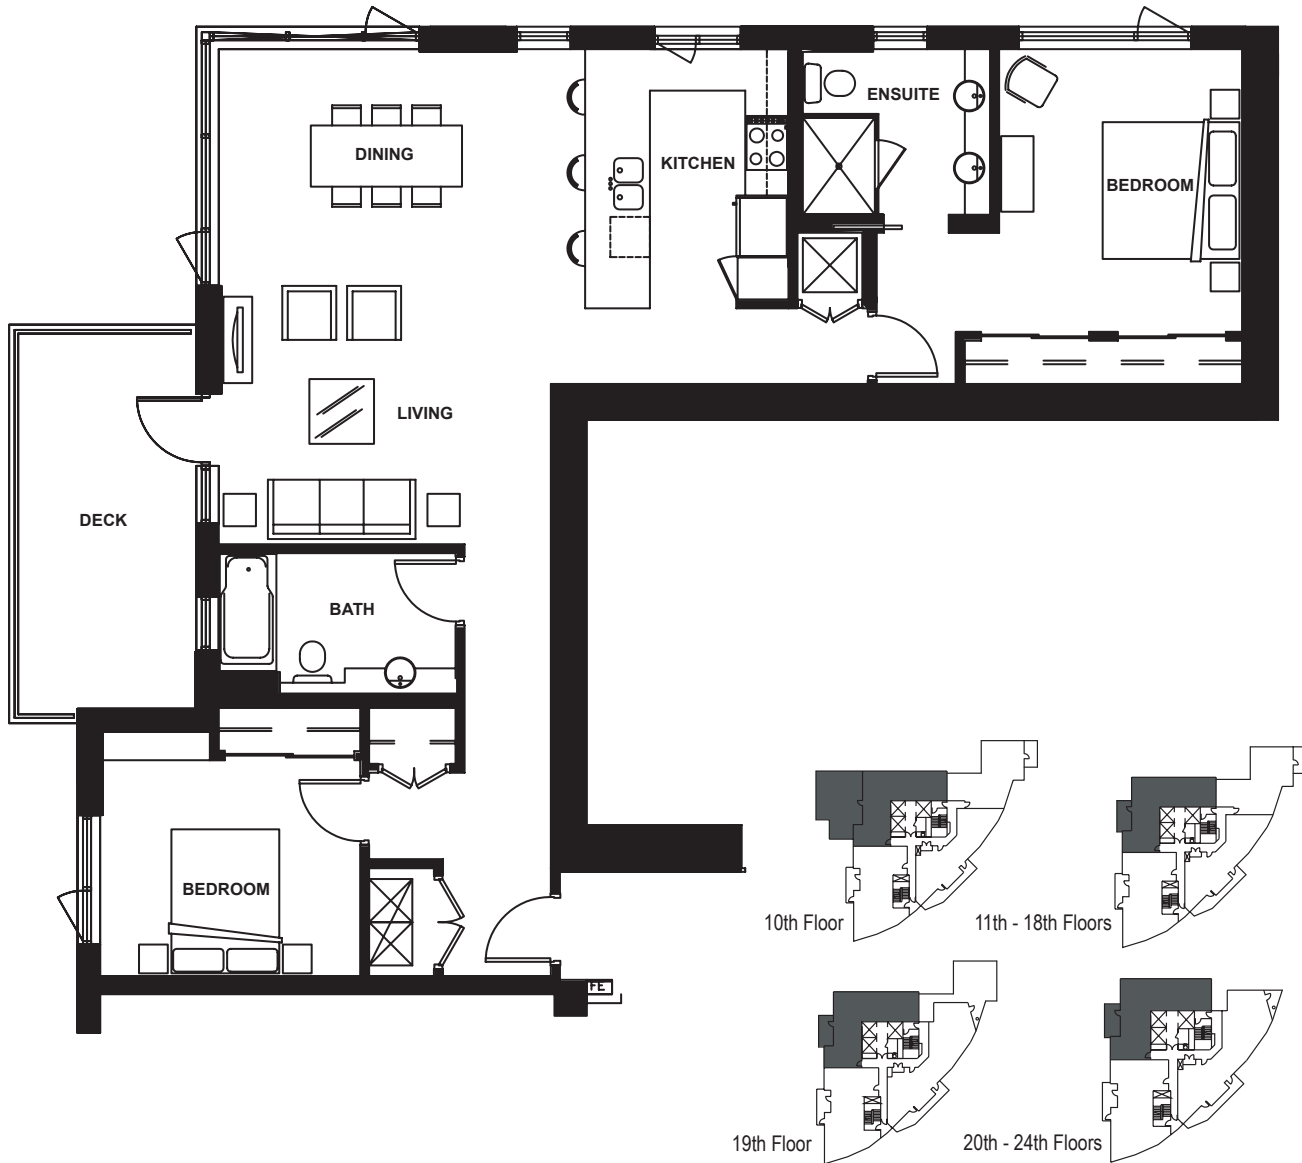

PLAN L

2 Bedroom
1,355 square feet

In a continuing effort to improve our product, we reserve the right to make modifications or changes to floorplans, materials, landscaping, specifications and features without notice. Some items are not available with every home. Floorplans may vary with unit locations. Square footage is approximate. Please consult a sales representative for additional information.