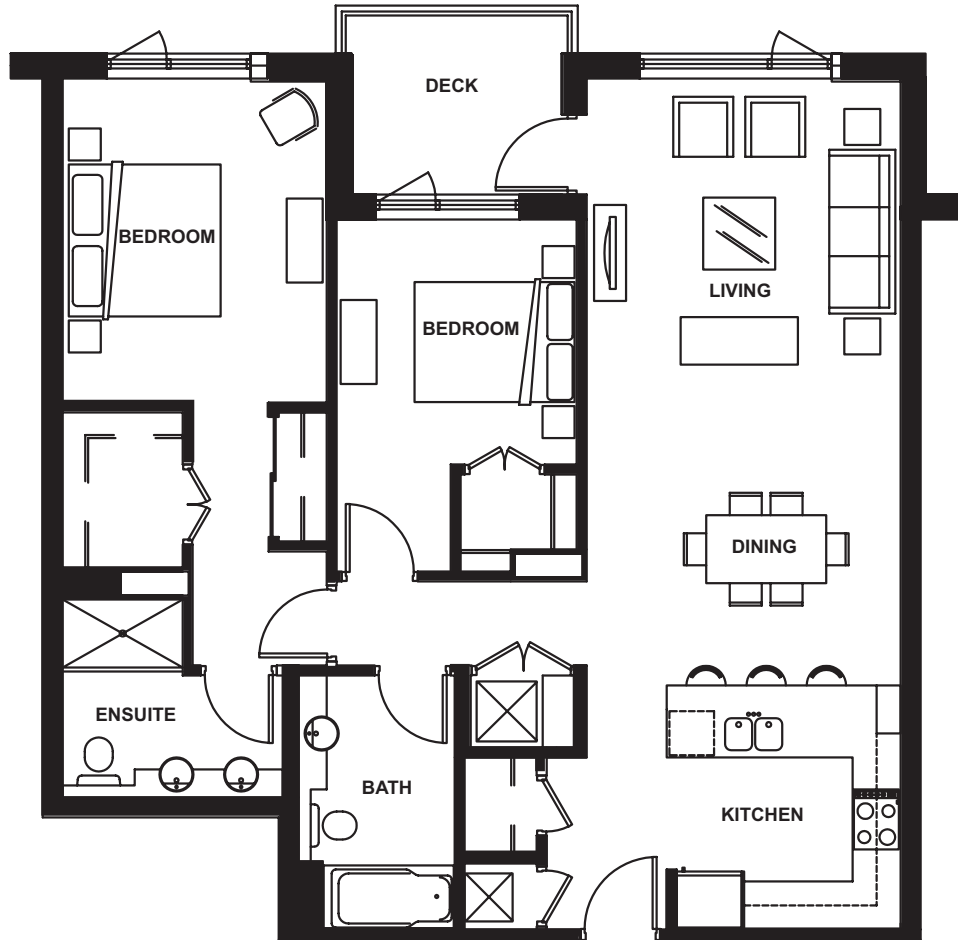

Plan D
2 Bedroom
1,213 square feet

In a continuing effort to improve our product, we reserve the right to make modifications or changes to floorplans, materials, landscaping, specifications and features without notice. Some items are not available with every home. Floorplans may vary with unit locations. Square footage is approximate. Please consult a sales representative for additional information.