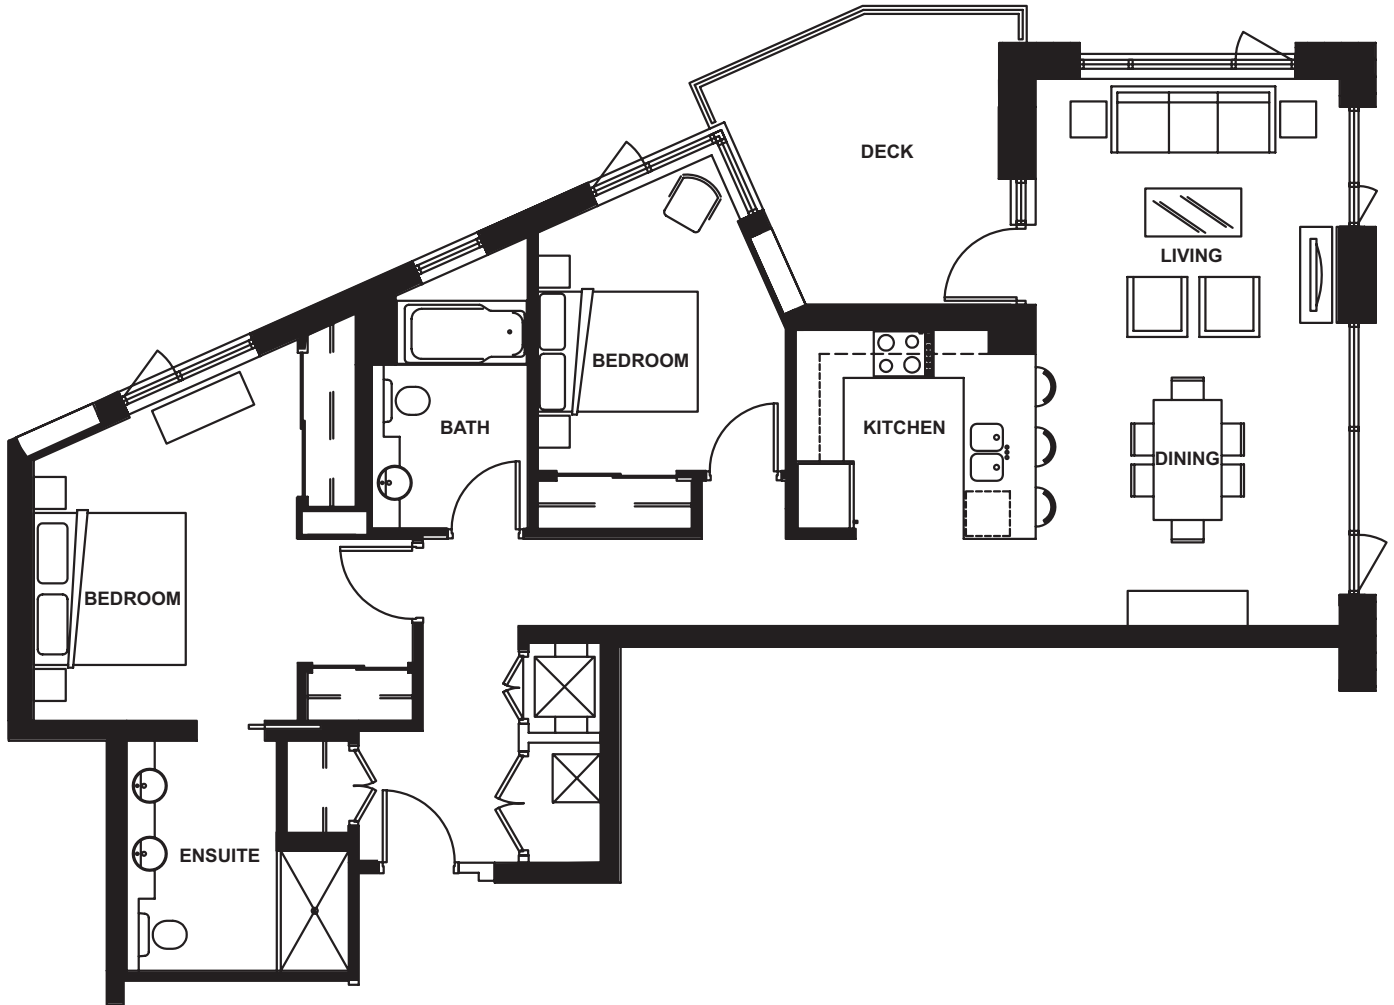

**Plan E**  
2 Bedroom  
1,241 square feet

*In a continuing effort to improve our product, we reserve the right to make modifications or changes to floorplans, materials, landscaping, specifications and features without notice. Some items are not available with every home. Floorplans may vary with unit locations. Square footage is approximate. Please consult a sales representative for additional information.*