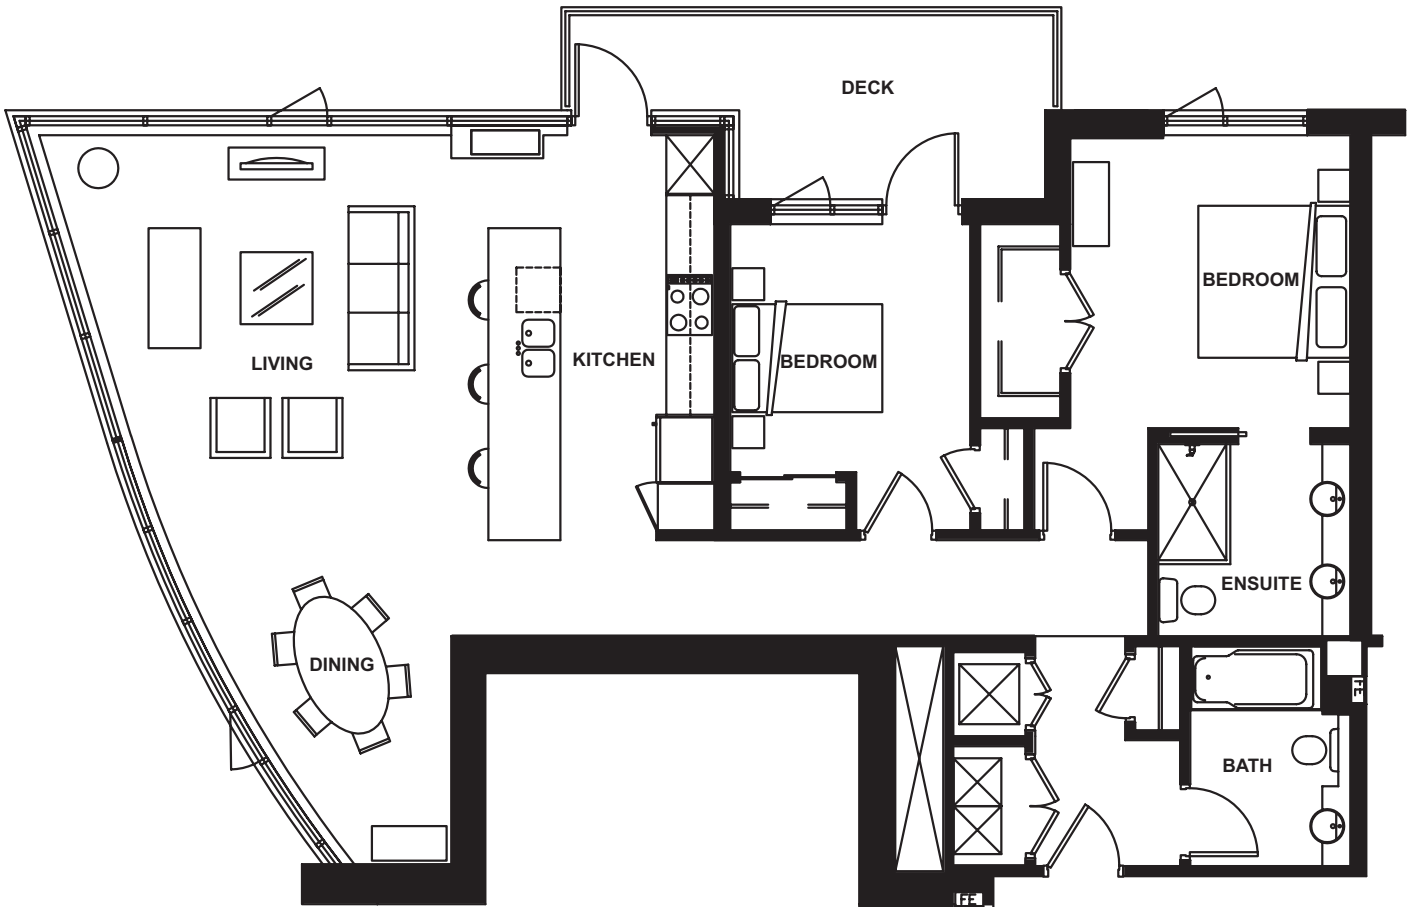

**Plan M**  
2 Bedroom  
1,371 square feet

*In a continuing effort to improve our product, we reserve the right to make modifications or changes to floorplans, materials, landscaping, specifications and features without notice. Some items are not available with every home. Floorplans may vary with unit locations. Square footage is approximate. Please consult a sales representative for additional information.*